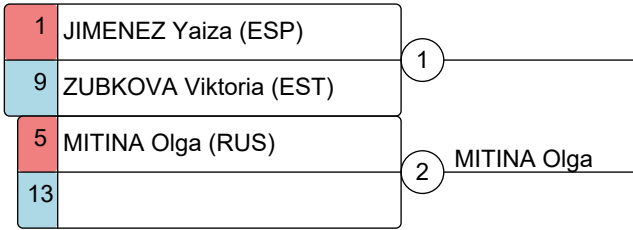

SAMBO World Championships 2017

09.11.2017 - 13.11.2017 Sochi, Russia

Women 60kg

12 competitors

Group A