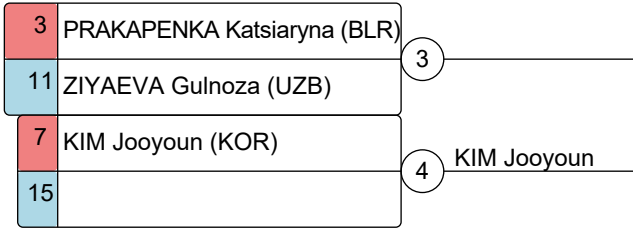

SAMBO World Championships 2017

09.11.2017 - 13.11.2017 Sochi, Russia

Women 60kg

12 competitors

Group A

Group B

Group C

Group D

Repechage

Results

- 1.
- 2.
- 3.
- 3.
- 5.
- 5.
- 7.
- 7.

Chief referee _____

Chief secretary _____