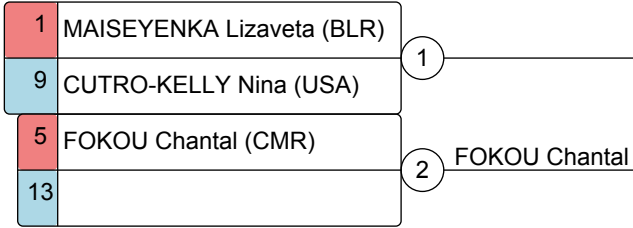

SAMBO World Championships 2017

09.11.2017 - 13.11.2017 Sochi, Russia

Women 80+kg

10 competitors

Group A