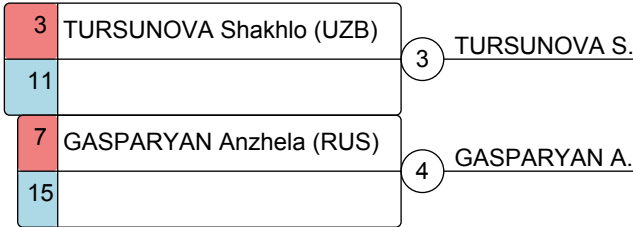

SAMBO World Championships 2017

09.11.2017 - 13.11.2017 Sochi, Russia

Women 80+kg

10 competitors

Group A

Group B

Group C

Group D

Repechage

Results

- 1.
- 2.
- 3.
- 3.
- 5.
- 5.
- 7.
- 7.

Chief referee _____

Chief secretary _____