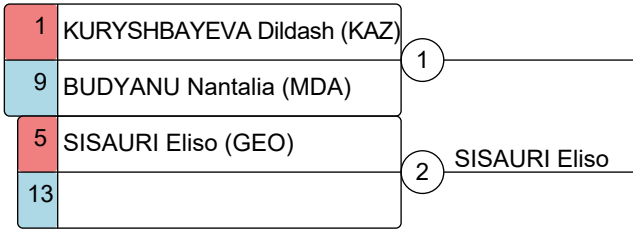

SAMBO World Championships 2018

08.11.2018 - 11.11.2018 Bucharest, Romania

Women 68kg

11 competitors

Group A

Group B

Group C

Group D