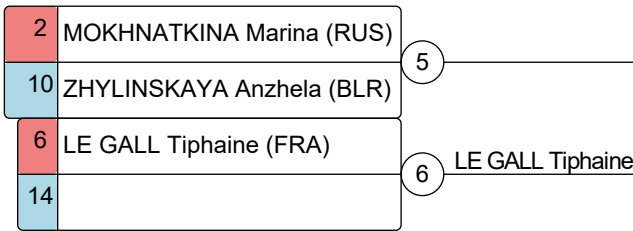

SAMBO World Championships 2018

08.11.2018 - 11.11.2018 Bucharest, Romania

Women 68kg

11 competitors

Group A

Group B

Group C

Group D