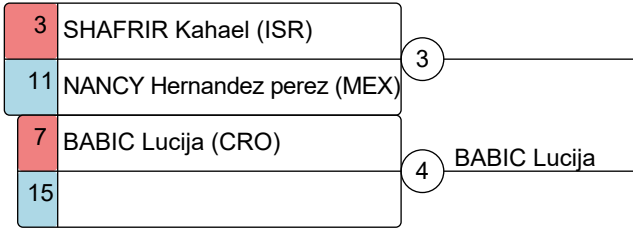

SAMBO World Championships 2018

08.11.2018 - 11.11.2018 Bucharest, Romania

Women 68kg

11 competitors

Group A

Group B

Group C

Group D