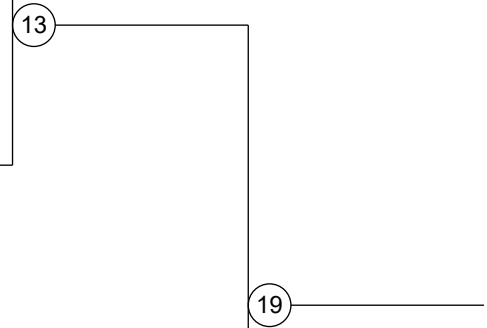

Repechage

Results

- 1.
- 2.
- 3.
- 3.
- 5.
- 5.
- 7.
- 7.

Chief referee _____

Chief secretary _____