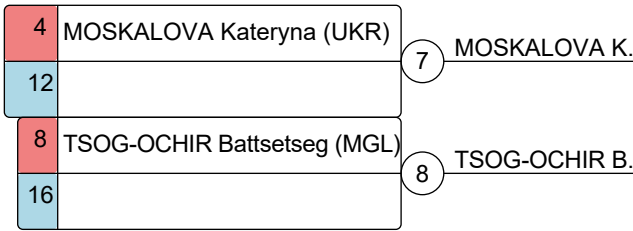

SAMBO World Championships 2018

08.11.2018 - 11.11.2018 Bucharest, Romania

Women 68kg

11 competitors

Group A

Group B

Group C

Group D