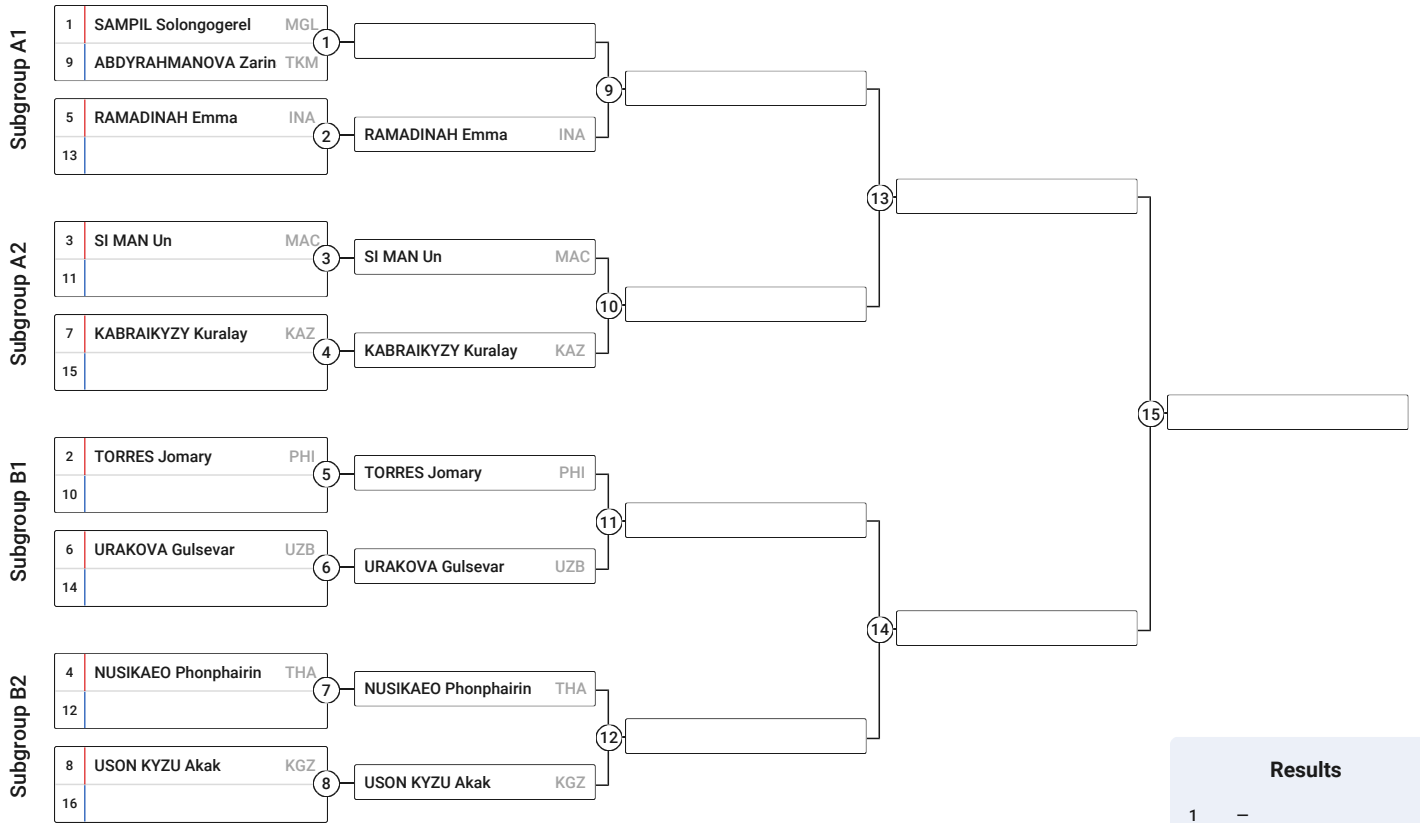

Combat Sambo Women's -54kg

Results	
1	-
2	-
3	-
3	-
5	-
5	-
5	-
5	-