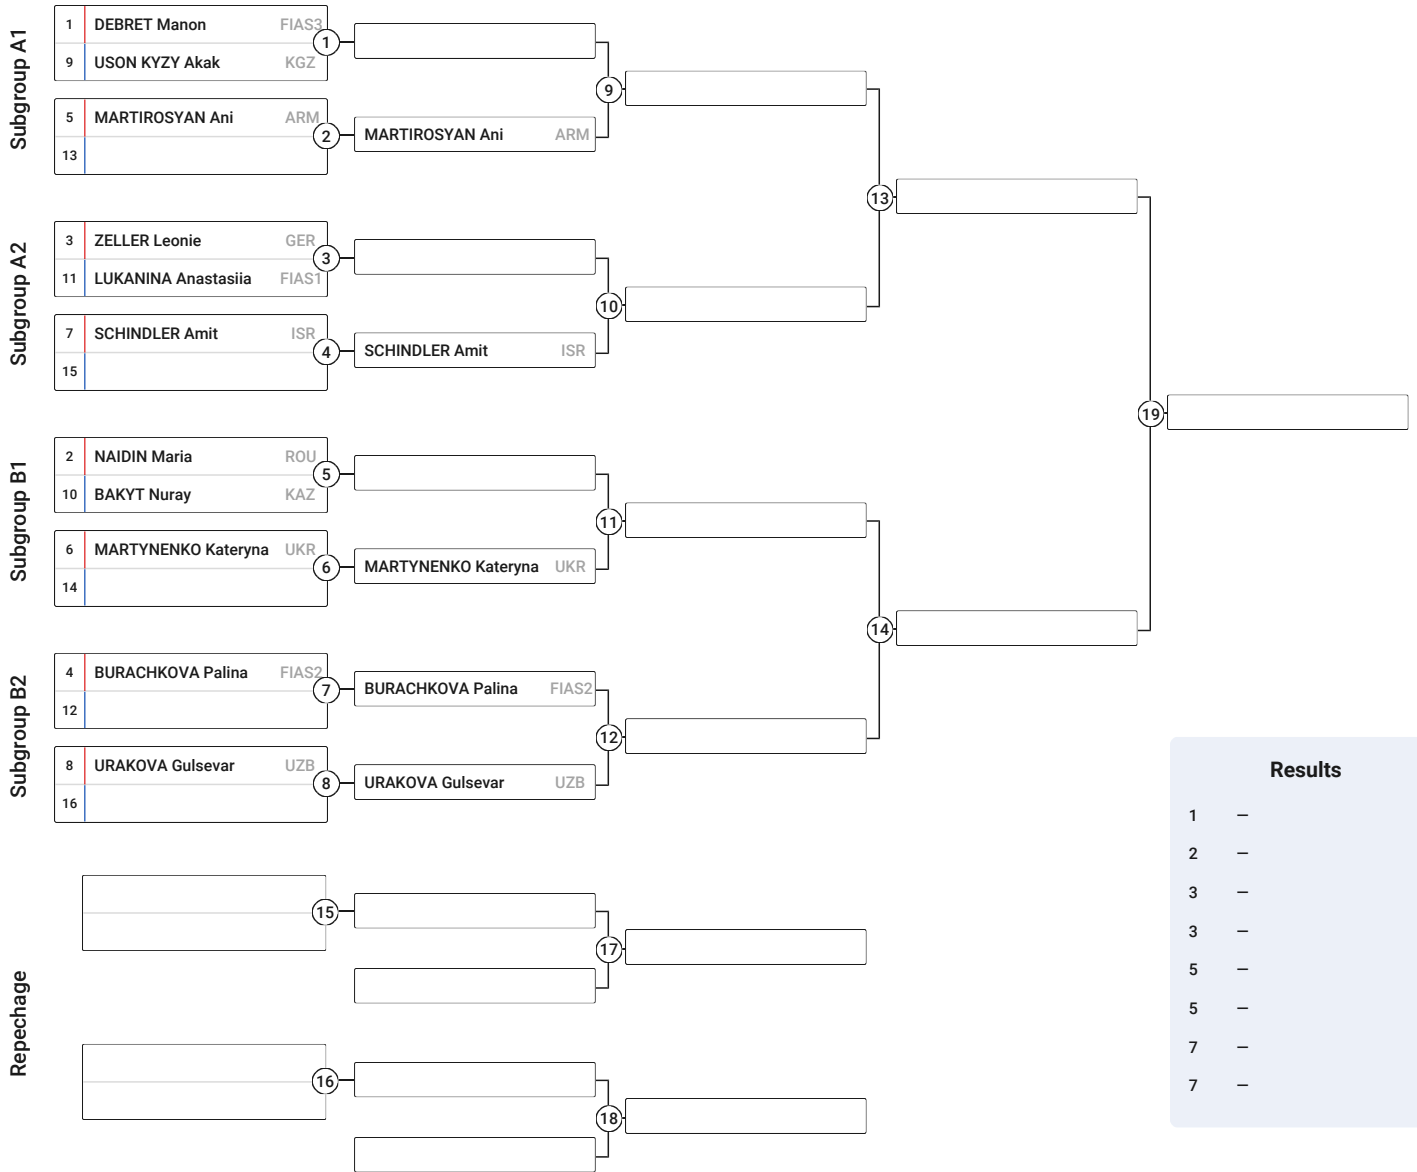

Sambo Women's Juniors -54kg

Results	
1	-
2	-
3	-
3	-
5	-
5	-
7	-
7	-