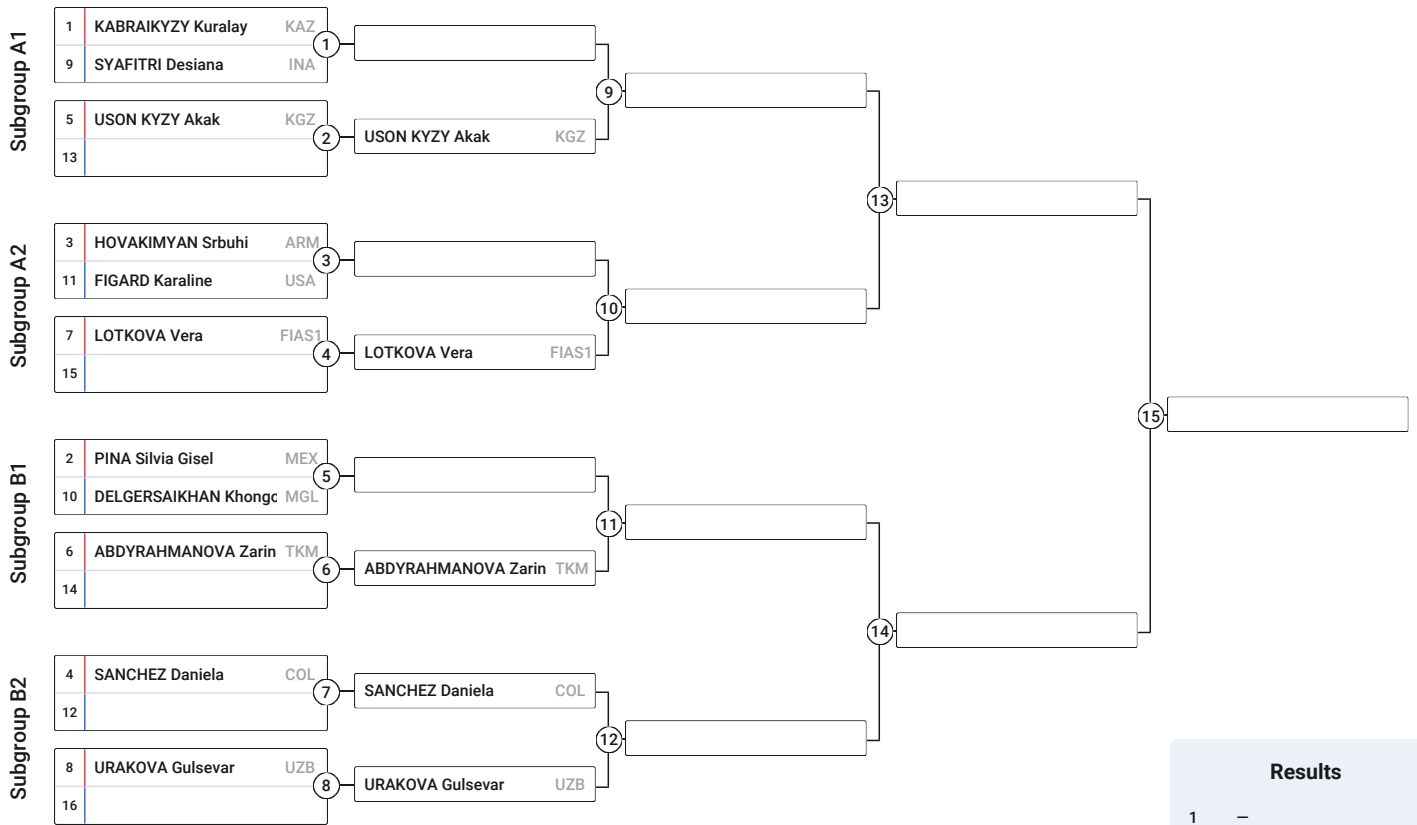

Combat Sambo Women's -54kg

Results	
1	-
2	-
3	-
3	-
5	-
5	-
5	-
5	-