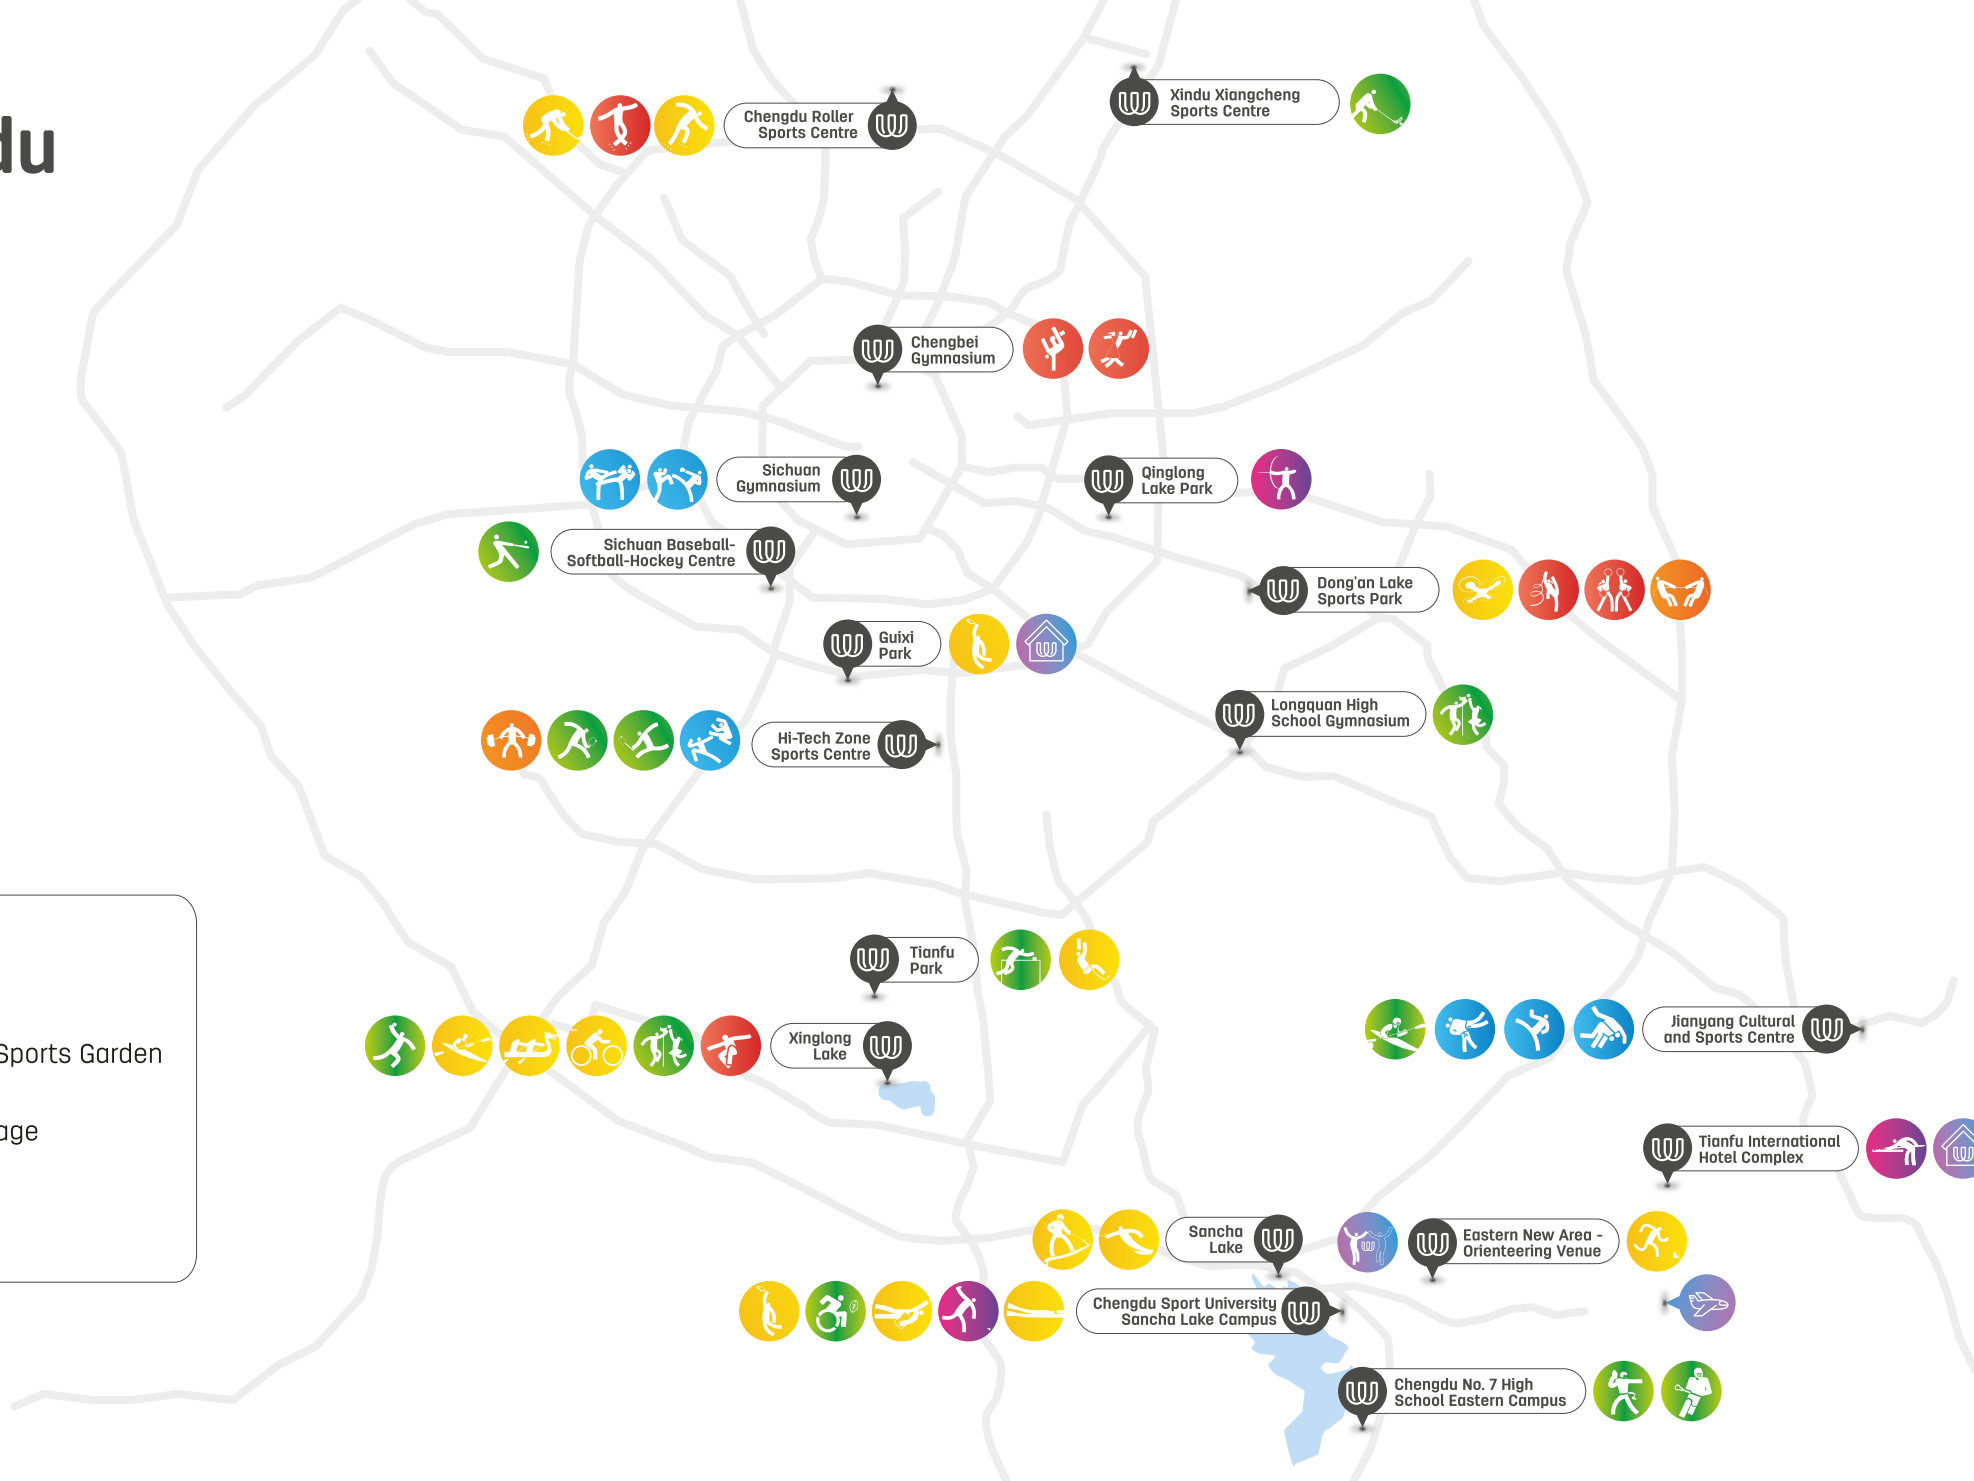

# Chengdu 成都市

THE WORLD GAMES   
2025 CHENGDU

-  Venue
-  TWG Plaza/ Sports Garden
-  Athletes' Village
-  Airport

Chengdu Roller Sports Centre

Xindu Xiangcheng Sports Centre

Chengbei Gymnasium

Sichuan Gymnasium

Qinglong Lake Park

Sichuan Baseball-Softball-Hockey Centre

Dong'an Lake Sports Park

Guixi Park

Hi-Tech Zone Sports Centre

Longquan High School Gymnasium

Tianfu Park

Xinglong Lake

Jiangyang Cultural and Sports Centre

Tianfu International Hotel Complex

Sancha Lake

Eastern New Area - Orienteering Venue

Chengdu Sport University Sancha Lake Campus

Chengdu No. 7 High School Eastern Campus