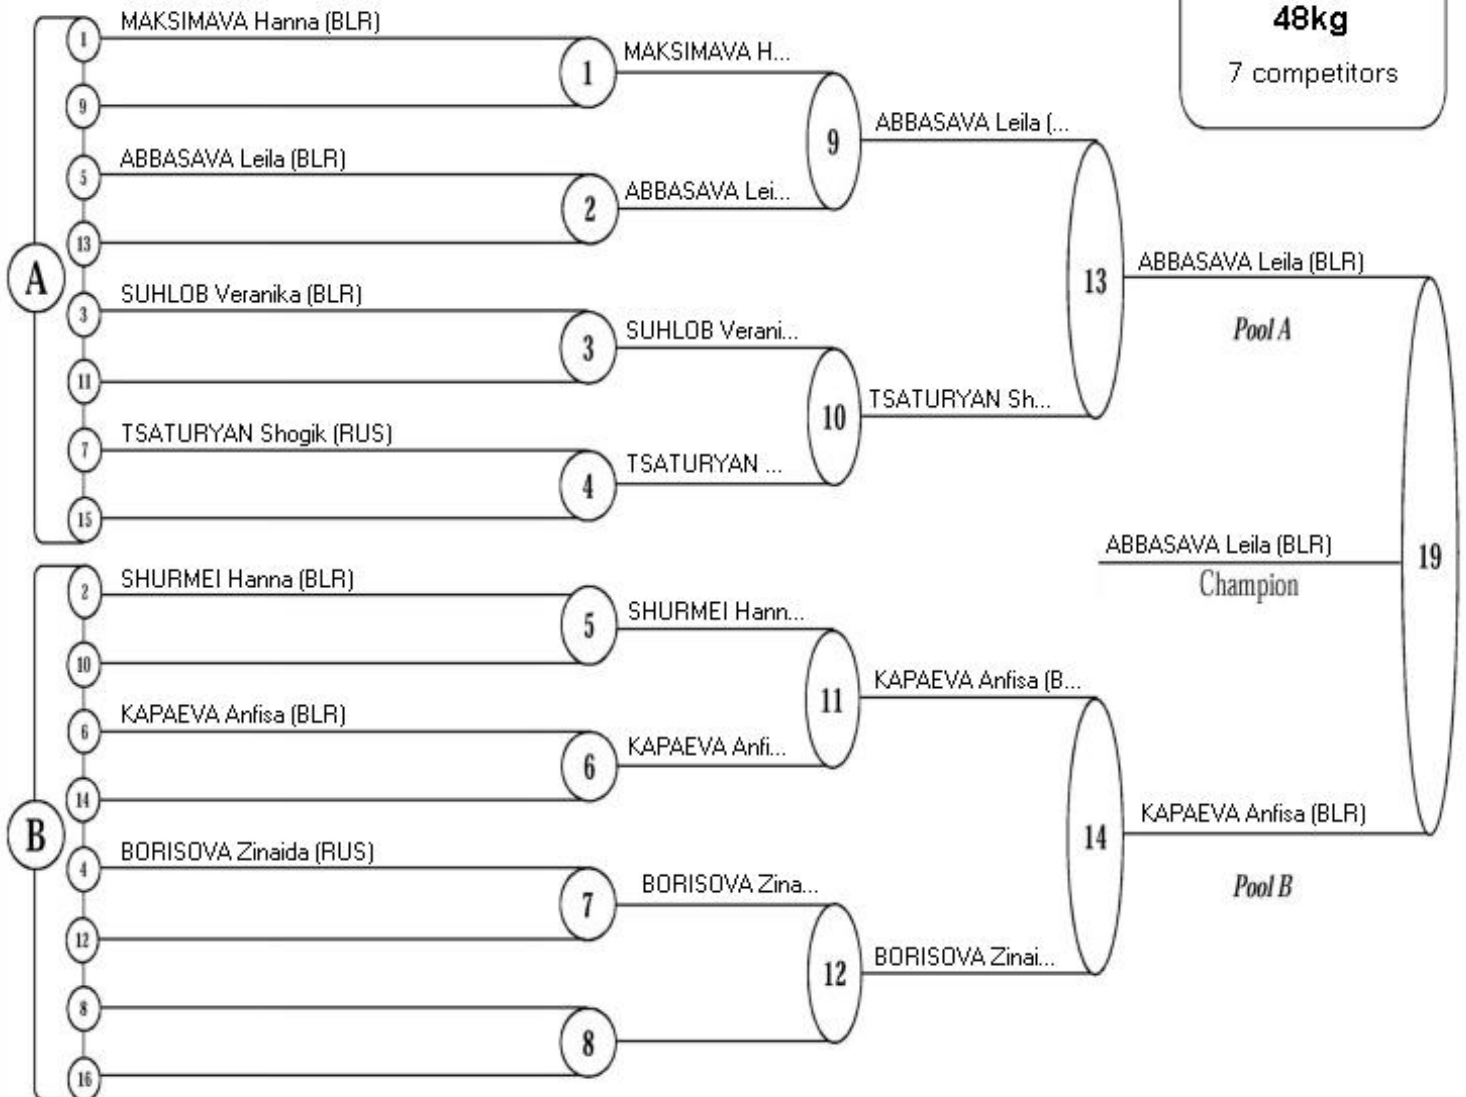

SAMBO WORLD CUP SERIES

11.02.2015 - 14.02.2015 Minsk Republic of Belarus

Women 48kg

7 competitors

Repechage

Final results

1. ABBASAVA Leila (BLR)
2. KAPAEVA Anfisa (BLR)
3. TSATURYAN Shogik (RUS)
3. BORISOVA Zinaida (RUS)
5. MAKSIMAVA Hanna (BLR)
5. SHURMEI Hanna (BLR)