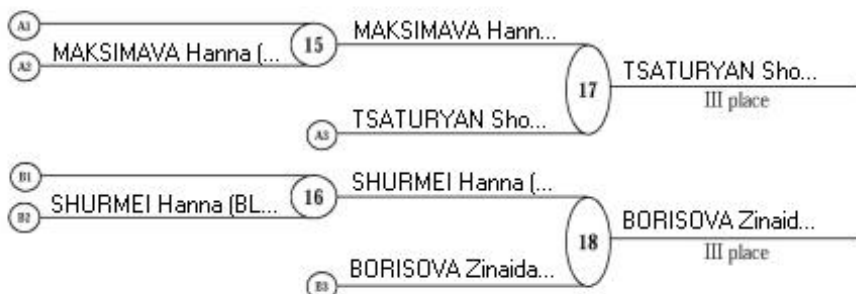

SAMBO WORLD CUP SERIES

11.02.2015 - 14.02.2015 Minsk Republic of Belarus

Women 48kg

7 competitors

Repechage

Final results

1. ABBASAVA Leila (BLR)
2. KAPAEVA Anfisa (BLR)
3. TSATURYAN Shogik (RUS)
3. BORISOVA Zinaida (RUS)
5. MAKSIMAVA Hanna (BLR)
5. SHURMEI Hanna (BLR)