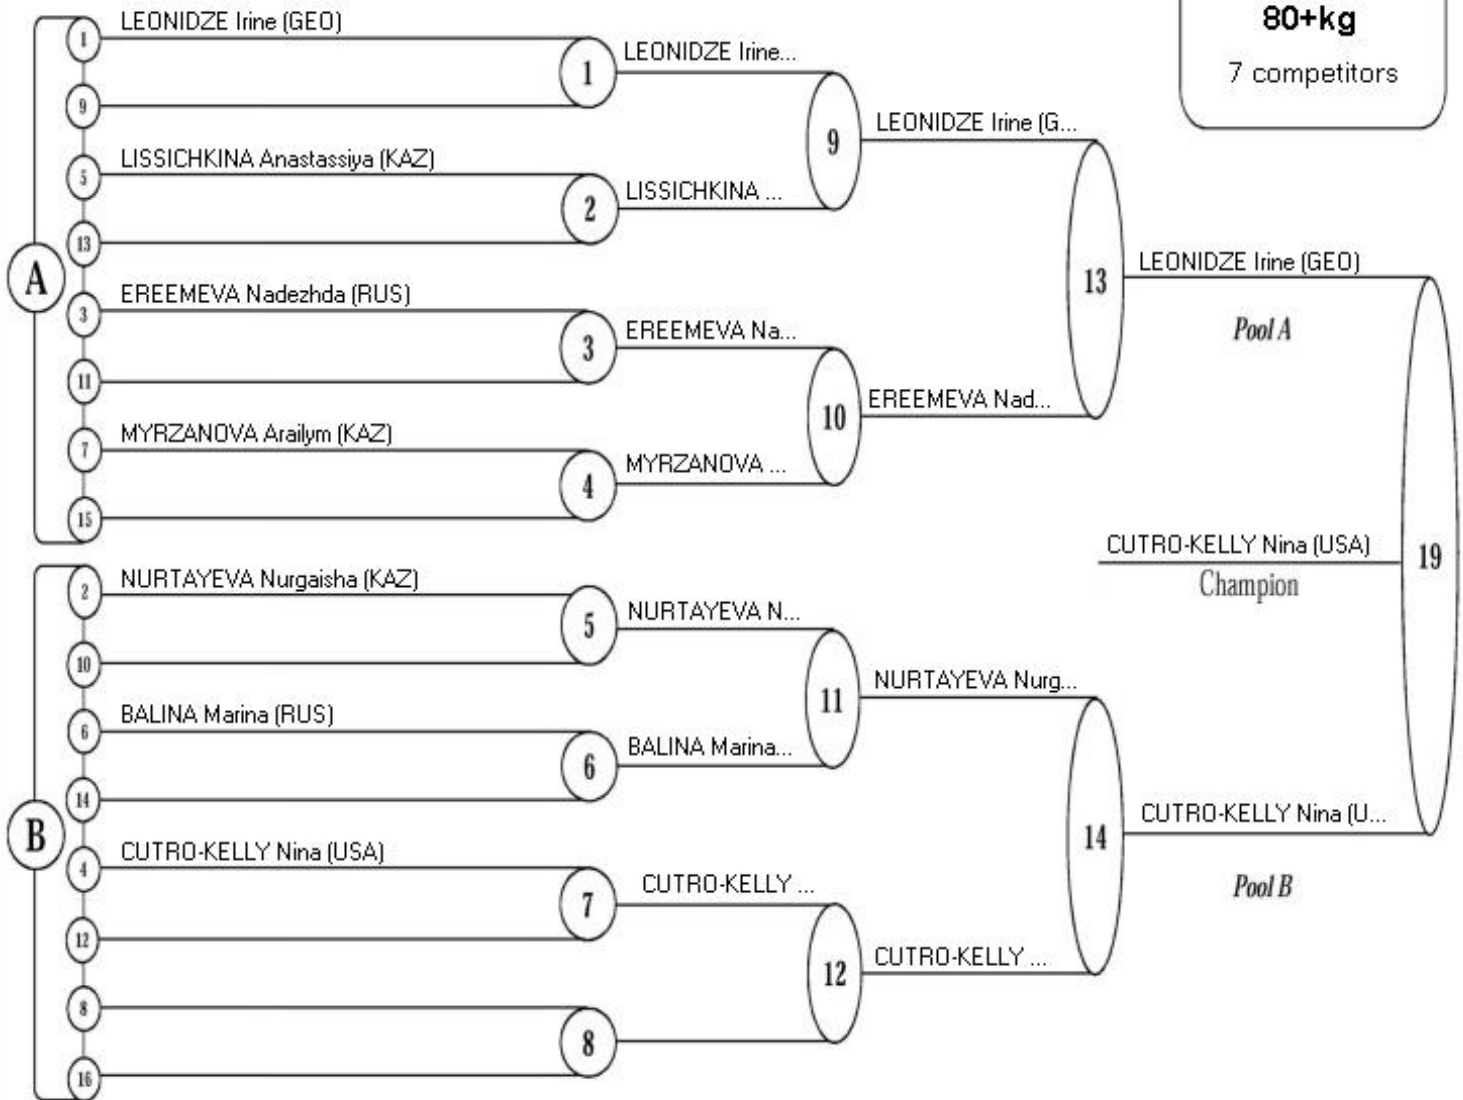

SAMBO World cup stage
24.01.2014 - 27.01.2014 Almaty

**Women
80+kg**
7 competitors

Repechage

Final results

1. CUTRO-KELLY Nina (USA)
2. LEONIDZE Irine (GEO)
3. EREEMEVA Nadezhda (...)
3. NURTAYEVA Nurgaisha (...)
5. LISSICHKINA Anastassiy...