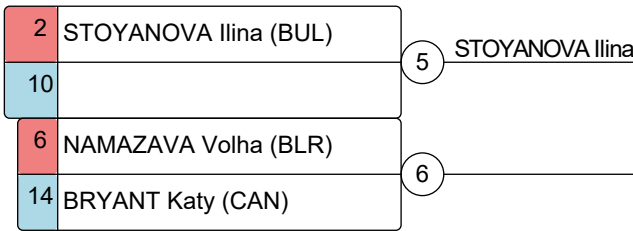

SAMBO World Championships 2016

10.11.2016 - 14.11.2016 Sofia, Bulgaria

Women 72kg

9 competitors

Group A

Group B

Group C

Group D

Repechage

Results	
1.	
2.	
3.	
3.	
5.	
5.	
7.	
7.	

Chief referee _____

Chief secretary _____