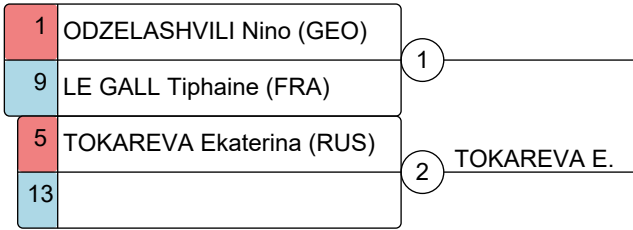

SAMBO World Championships 2016

10.11.2016 - 14.11.2016 Sofia, Bulgaria

Women 72kg

9 competitors

Group A

Group B

Group C

Group D