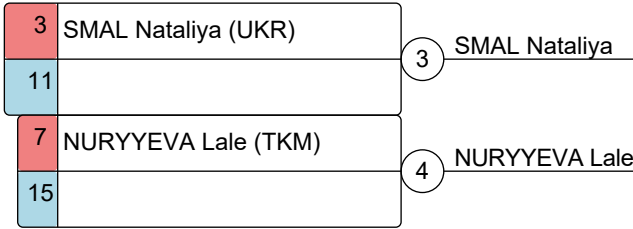

SAMBO World Championships 2016

10.11.2016 - 14.11.2016 Sofia, Bulgaria

Women 72kg

9 competitors

Group A

Group B

Group C

Group D