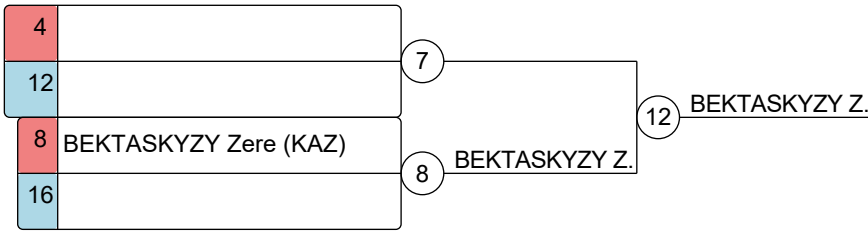

SAMBO World Championships 2016

10.11.2016 - 14.11.2016 Sofia, Bulgaria

Women 72kg

9 competitors

Group A

Group B

Group C

Group D