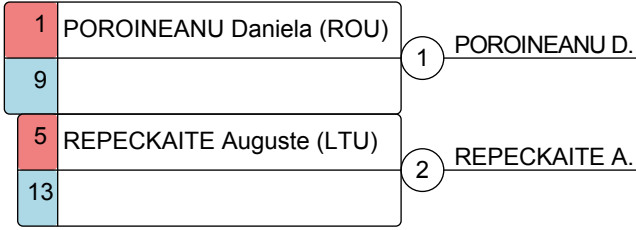

FISU World University Sambo Championship 2016

08.12.2016 - 12.12.2016 Nicosia, Cyprus

Women 56kg

5 competitors

Group A

Group B

Group C

Group D