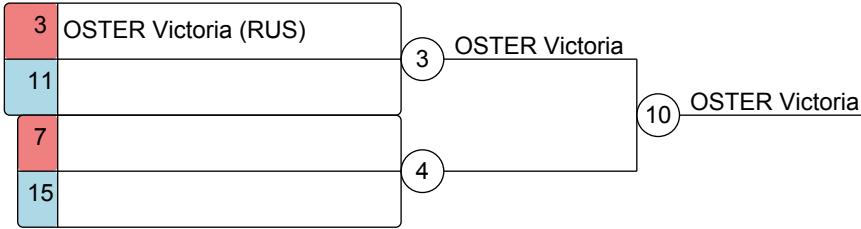

FISU World University Sambo Championship 2016

08.12.2016 - 12.12.2016 Nicosia, Cyprus

Women 56kg

5 competitors

Group A

Group B

Group C

Group D