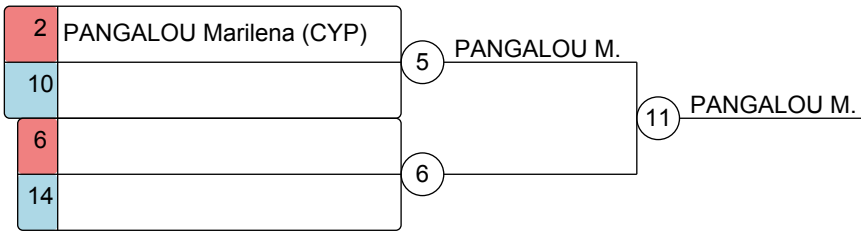

FISU World University Sambo Championship 2016

08.12.2016 - 12.12.2016 Nicosia, Cyprus

Women 56kg

5 competitors

Group A

Group B

Group C

Group D