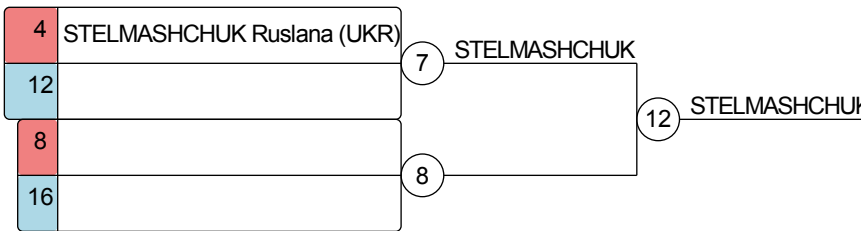

FISU World University Sambo Championship 2016

08.12.2016 - 12.12.2016 Nicosia, Cyprus

Women 56kg

5 competitors

Group A

Group B

Group C

Group D