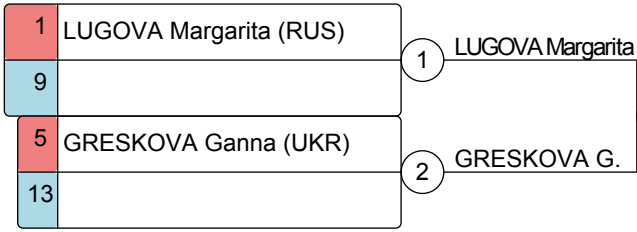

FISU World University Sambo Championship 2016

08.12.2016 - 12.12.2016 Nicosia, Cyprus

Women 68kg

5 competitors

Group A