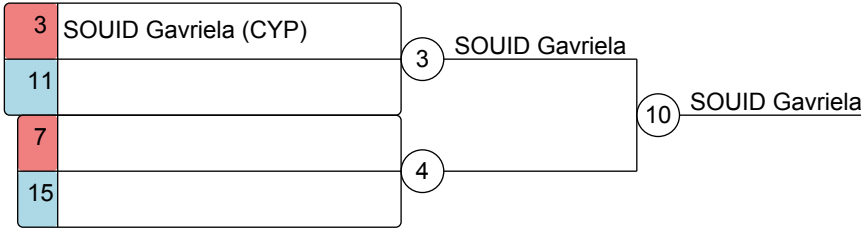

FISU World University Sambo Championship 2016

08.12.2016 - 12.12.2016 Nicosia, Cyprus

Women 68kg

5 competitors

Group A

Group B

Group C

Group D

Results

- 1.
- 2.
- 3.
- 3.
- 5.
- 5.
- 7.
- 7.

Repechage

Chief referee _____

Chief secretary _____